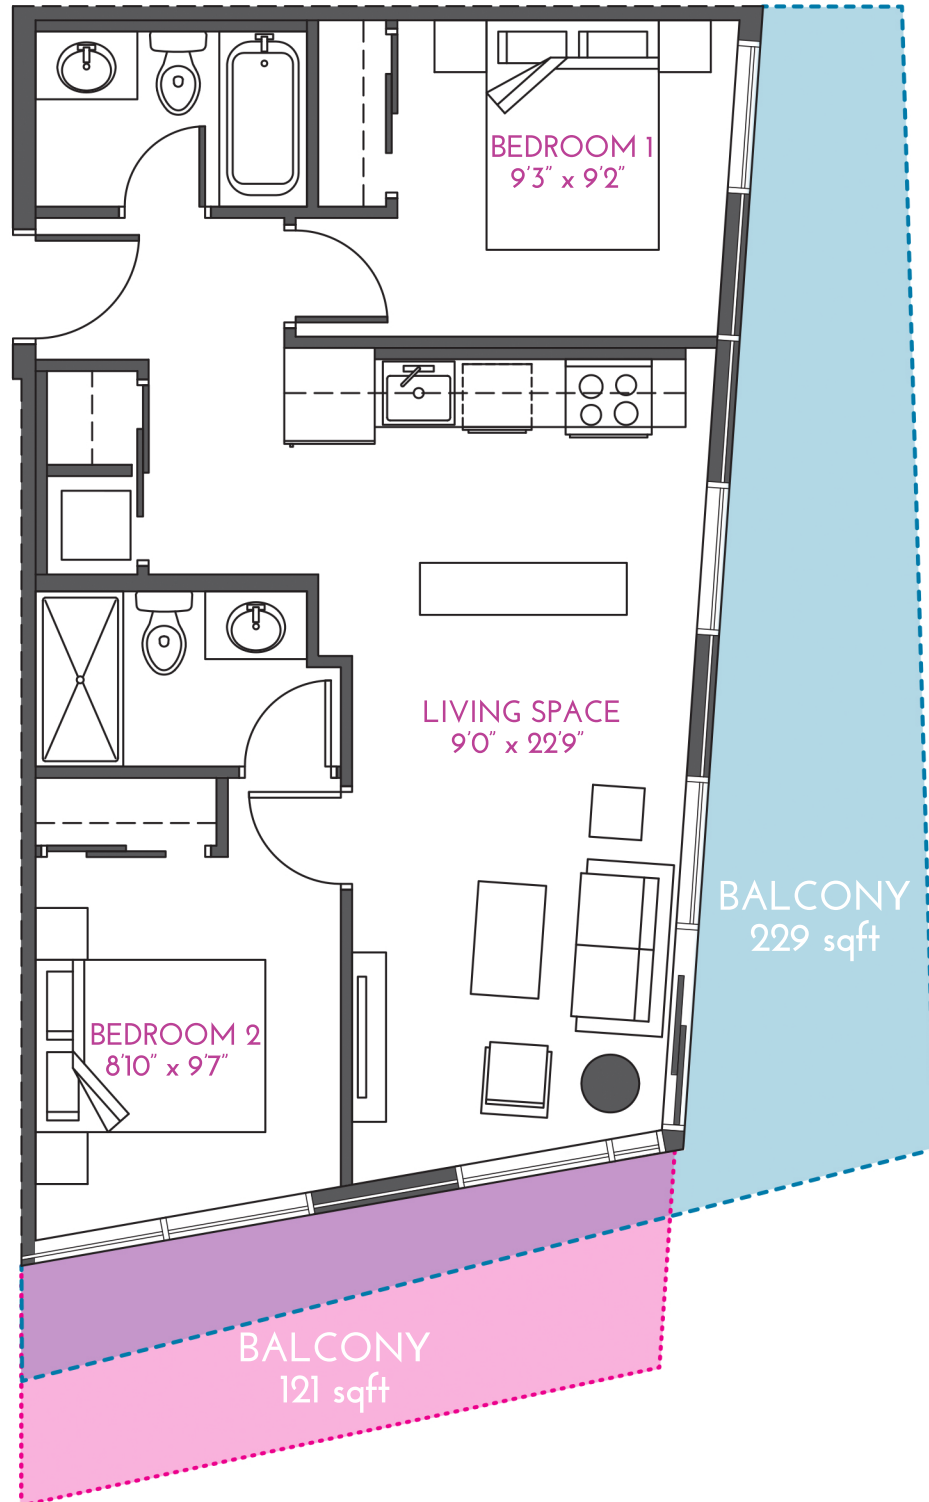

UNIT 6

2 BEDROOM

651sqft / 61m²

BALCONIES

■ ODD 121sqft / 11m²

■ EVEN 229sqft / 21m²

All measurements are approximate and floorplans are subject to change.