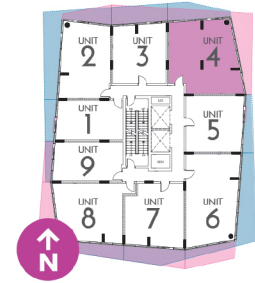

UNIT 4

2 BEDROOM

689sqft / 64m²

BALCONIES

■ ODD 221sqft / 21m²

■ EVEN 110sqft / 10m²

All measurements are approximate and floorplans are subject to change.