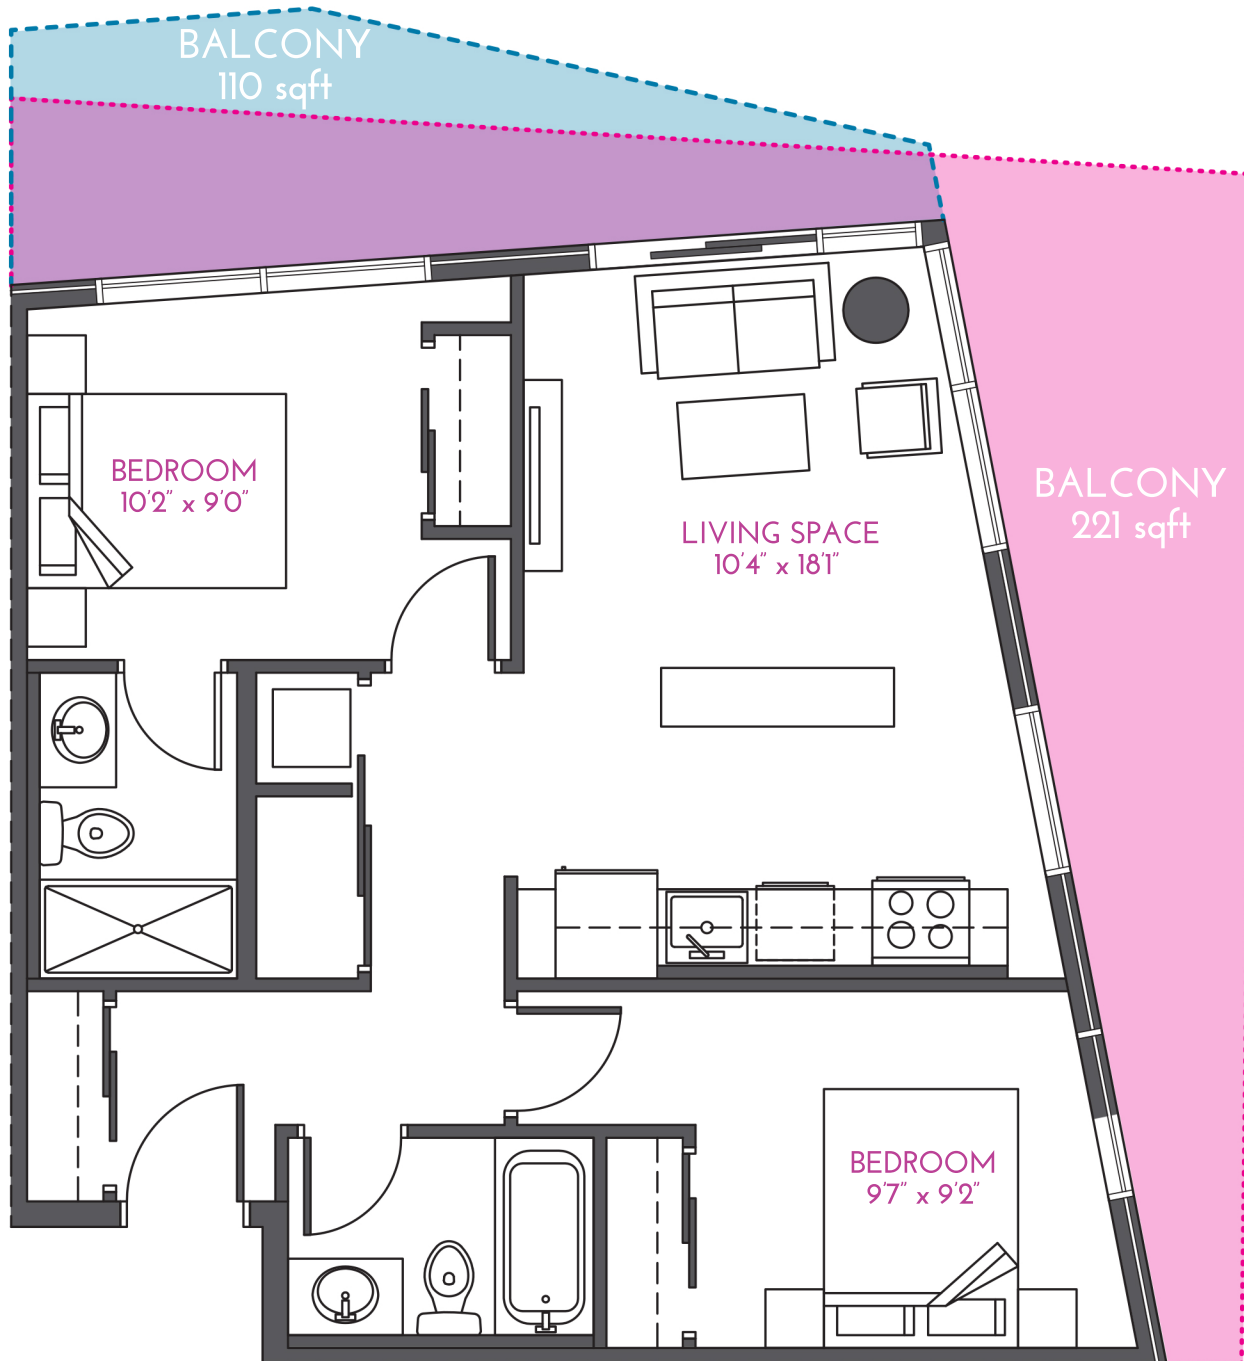

UNIT 4

2 BEDROOM

689sqft / 64m²

BALCONIES

■ ODD 221sqft / 21m²

■ EVEN 110sqft / 10m²

All measurements are approximate and floorplans are subject to change.