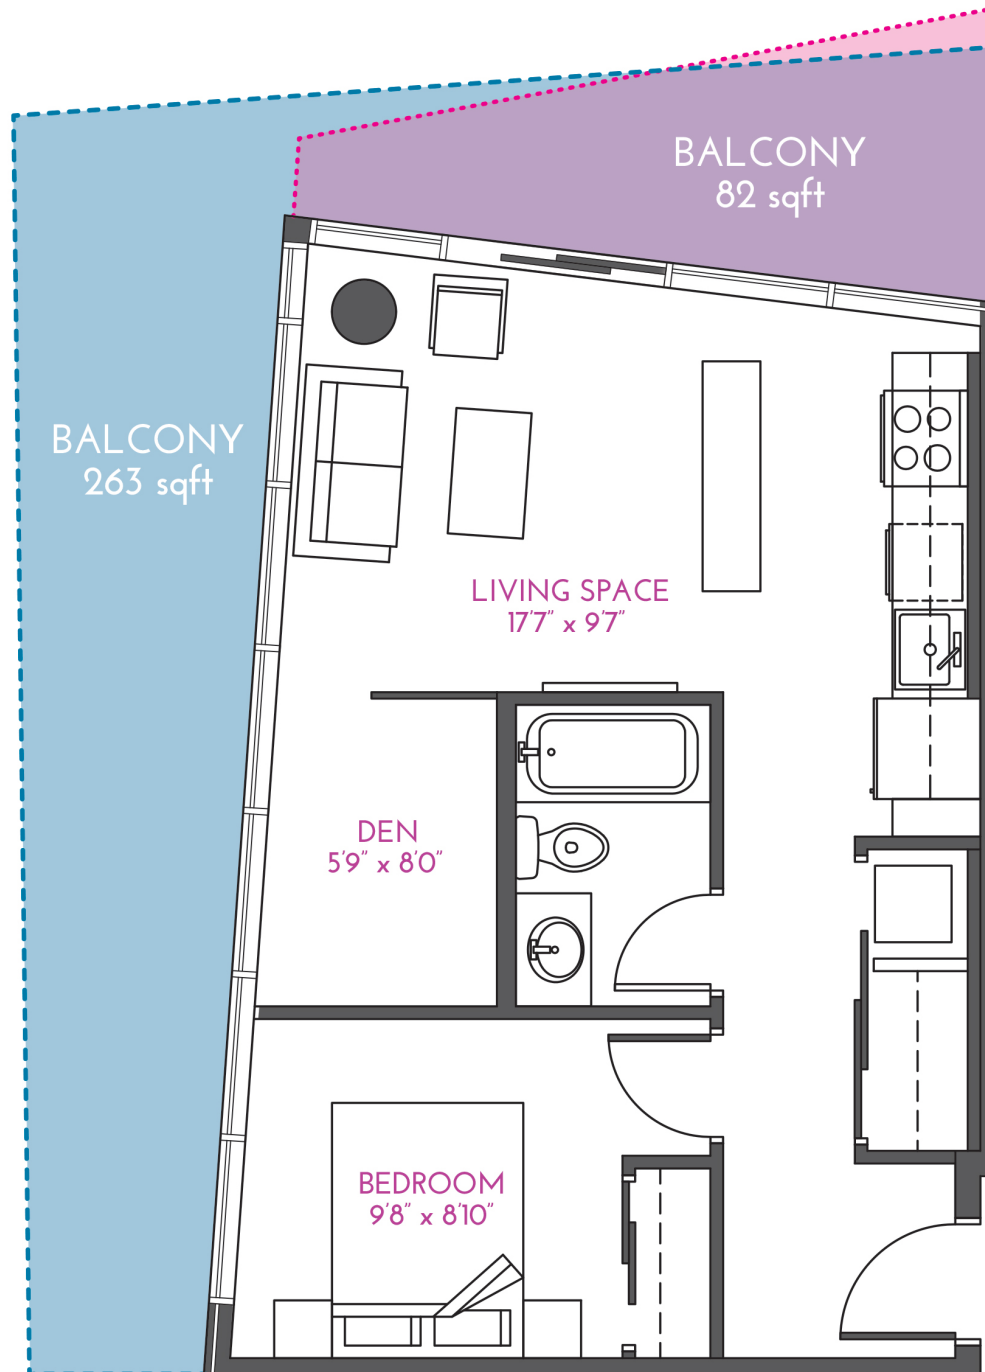

# UNIT 2

1 BEDROOM  
+DEN

519sqft / 48m<sup>2</sup>

## BALCONIES

■ ODD 82sqft / 8m<sup>2</sup>

■ EVEN 263sqft / 24m<sup>2</sup>

All measurements are approximates and floorplans are subject to change.